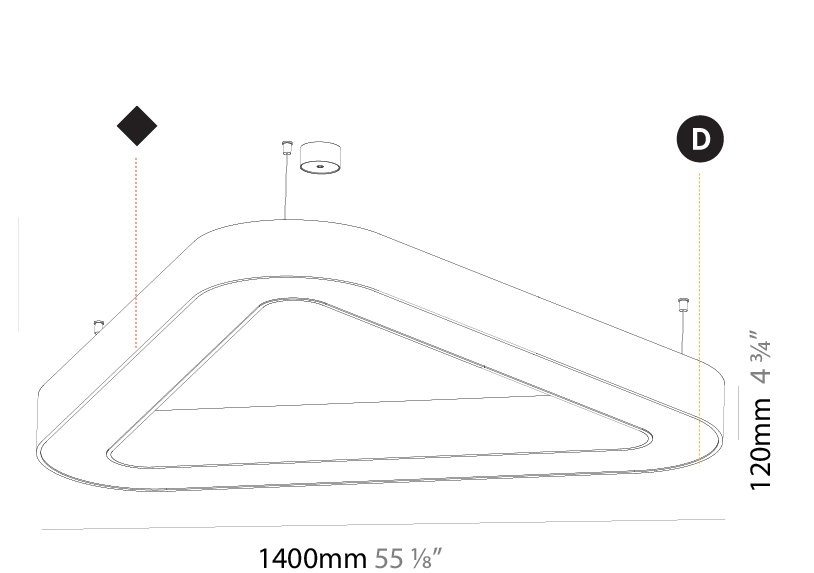

GENERAL

Series: Glorious
Subseries: Glorious Victory
Brand: Prolicht
Division: Architectural
Mounting Type: Suspension
Mounting Location: Ceiling
Subcategory: Ambient

PHYSICAL

Shape: Abstract
Length (mm): 1400
Length (in): 55 1/8
Width (mm): 1400
Width (in): 55 1/8
Height (mm): 120
Height (in): 4 3/4
Max. Overall Height (mm): 2120
Max. Overall Height (in): 83 7/16
Light Distribution: Direct / Indirect
Weight (kg): 14.359
Weight (lbs): 31.66
Diffuser: PMMA - Opal or Micro-Prism
Fixture Finish: SSR / BKV / CWI / CRY / HAB / UFT / ITA / RUA / FTG / MYG / LOD / PUS / FRO / FUP / KIA / POP / BLS / SPG / MEY / GOH / GUM / CHC / COM / ABZ / JAG / OBR / MOS / ROR
Fixture Material: Aluminum

ELECTRICAL

Lamp Type: LED (Zhaga Standard)
Input Wattage (W): 105
Total Output Wattage (W): 84 / 57.6 (3500K)
Dimming: Non-Dimming / Phase Dimming (120Vac only) / 0-10V Dimming
Driver Included: Yes
Driver Location: Integrated
Driver Type: Constant Current - 120 / 277Vac
Driver Class: Class 2
Input Voltage (V): 120 - 277
Constant Current (MA): 350 / 1200/600 (3500K)

LED

Color Temperature (°K): 3000 / 3500 / 4000
Max. Delivered Lumen (lm): 5540 / 5733 / 5850 Direct / 3830 / 3969 / 4050 Indirect
CRI: >80 CRI
Efficiency (%): 69.8
Lamp Life (hrs): 50000

OPTICAL

RATINGS AND CERTIFICATIONS

Certified By: Certified for North American Standards
IP rating: IP20