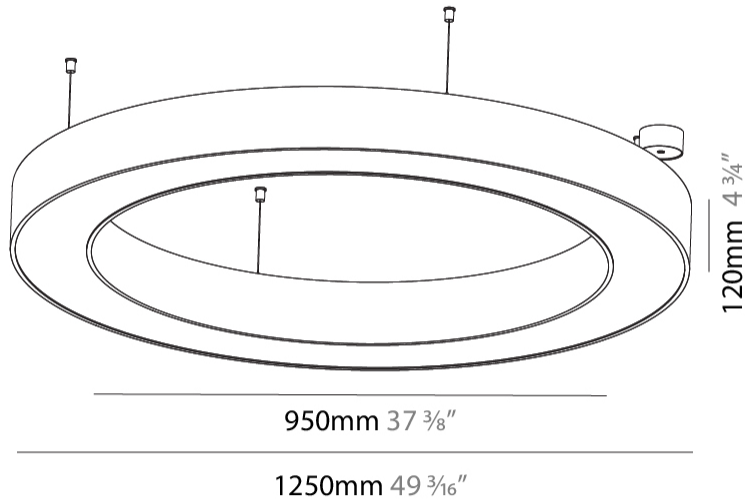

GENERAL

Series: Glorious
Subseries: Glorious
Brand: Prolight
Division: Architectural
Mounting Type: Suspension
Mounting Location: Ceiling
Subcategory: Ambient

PHYSICAL

Shape: Round
Diameter (mm): 1250
Diameter (in): 49 3/16
Height (mm): 120
Height (in): 4 3/4
Max. Overall Height (mm): 2120
Max. Overall Height (in): 83 7/16
Light Distribution: Direct / Indirect
Weight (kg): 13.475
Weight (lbs): 29.70
Diffuser: [PMMA - Opal or Micro-Prism](#)
Fixture Finish: [SSR / BKV / CWI / CRY / HAB / UFT / ITA / RUA / FTG / MYG / LOD / PUS / FRO / FUP / KIA / POP / BLS / SPG / MEY / GOH / GUM / CHC / COM / ABZ / JAG / OBR / MOS / ROR](#)
Fixture Material: Aluminum

ELECTRICAL

Lamp Type: LED (Zhaga Standard)
Input Wattage (W): 90
Total Output Wattage (W): 72 / 57.6 (3500K)
Dimming: [Non-Dimming / Phase Dimming (120Vac only) / 0-10V Dimming](#)
Driver Included: Yes
Driver Location: Integrated
Driver Type: Constant Current
Driver Class: Class 2
Input Voltage (V): 120 - 277
Constant Current (MA): 350 / 1200/600 (3500K)

LED

Color Temperature (°K): [3000 / 3500 / 4000](#)
Max. Delivered Lumen (lm): 5540 / 5733 / 5850 Direct / 3830 / 3969 / 4050 Indirect
CRI: >80 CRI
Efficiency (%): 68
Lamp Life (hrs): 50000

OPTICAL

RATINGS AND CERTIFICATIONS

Certified By: Certified for North American Standards
IP rating: IP20